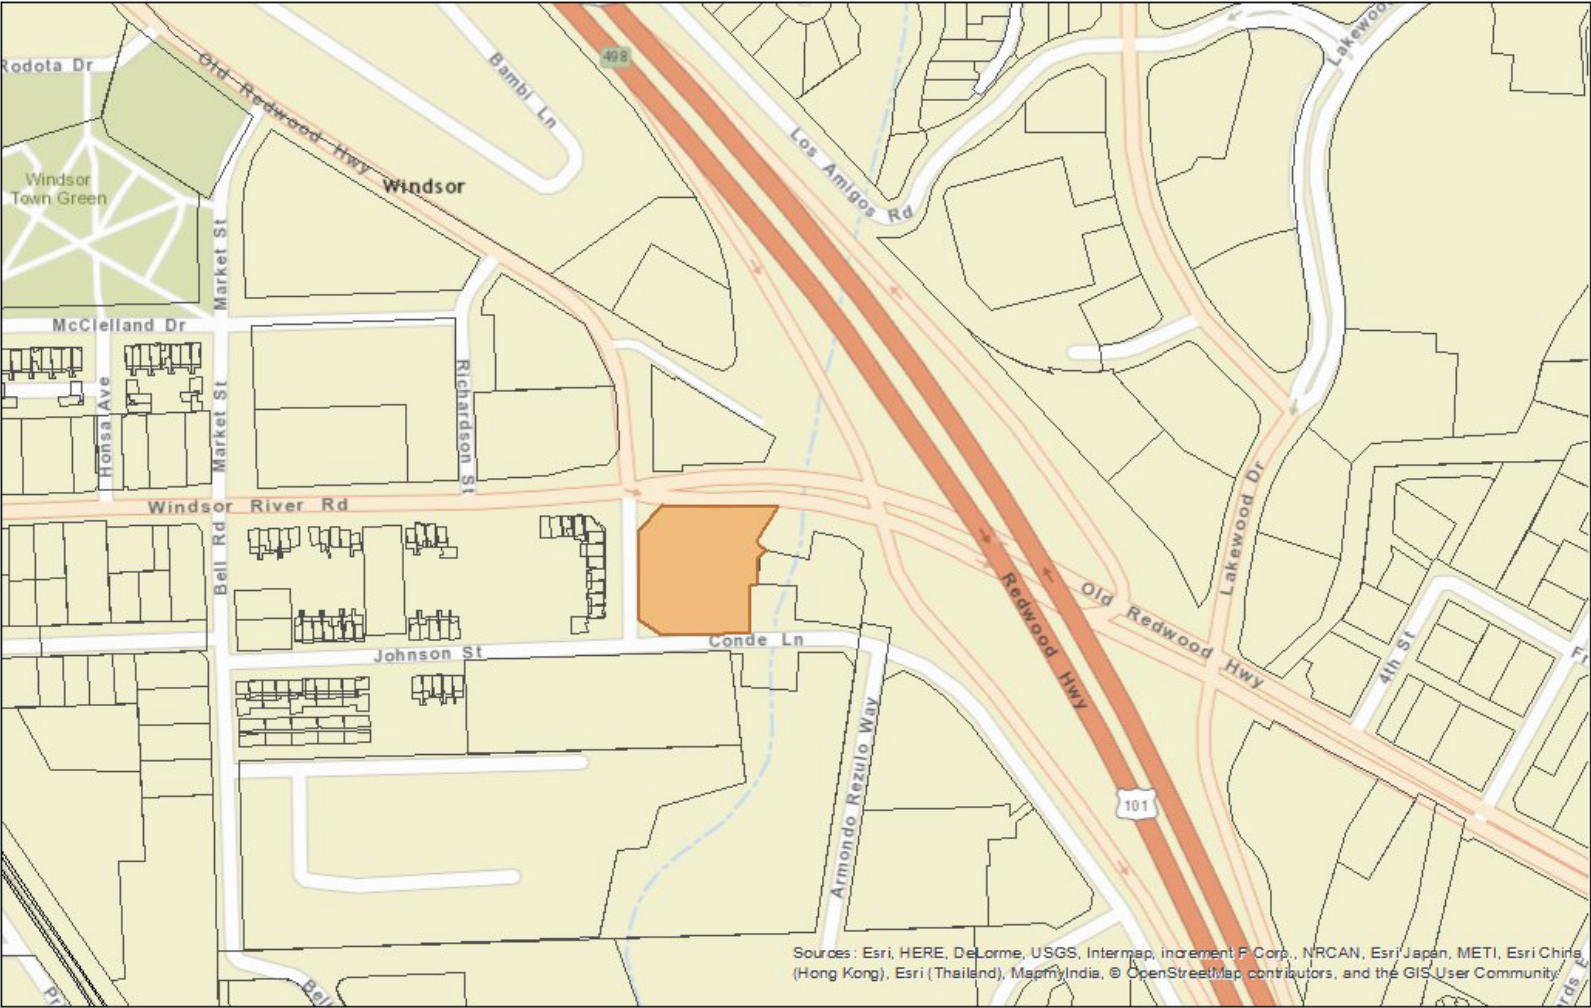

Windsor Creek Plaza

11/30/2015

Windsor Creek Plaza

Business Name	Address	Phone Number	Website
Curves	9025 Old Redwood Highway, Suite F Windsor, CA 95492	707-838-8070	www.curves.com
Gusmer Sonoma Store	9025 Old Redwood Highway, Suite C Windsor, CA 95492	707-836-1056	www.gusmerharveststore.com
Windsor Dental Group	9025 Old Redwood Highway, Suite A Windsor, CA 95492	707-838-3363	www.windsordentistgroup.com
Windsor Market	9025 Old Redwood Highway, Suite G Windsor, CA 95492	707-838-2166	
The Gentlemen's Barbershop	9025 Old Redwood Highway, Suite D Windsor, CA 95492	707-838-8536	www.gopanache.com/pro/mfbarber