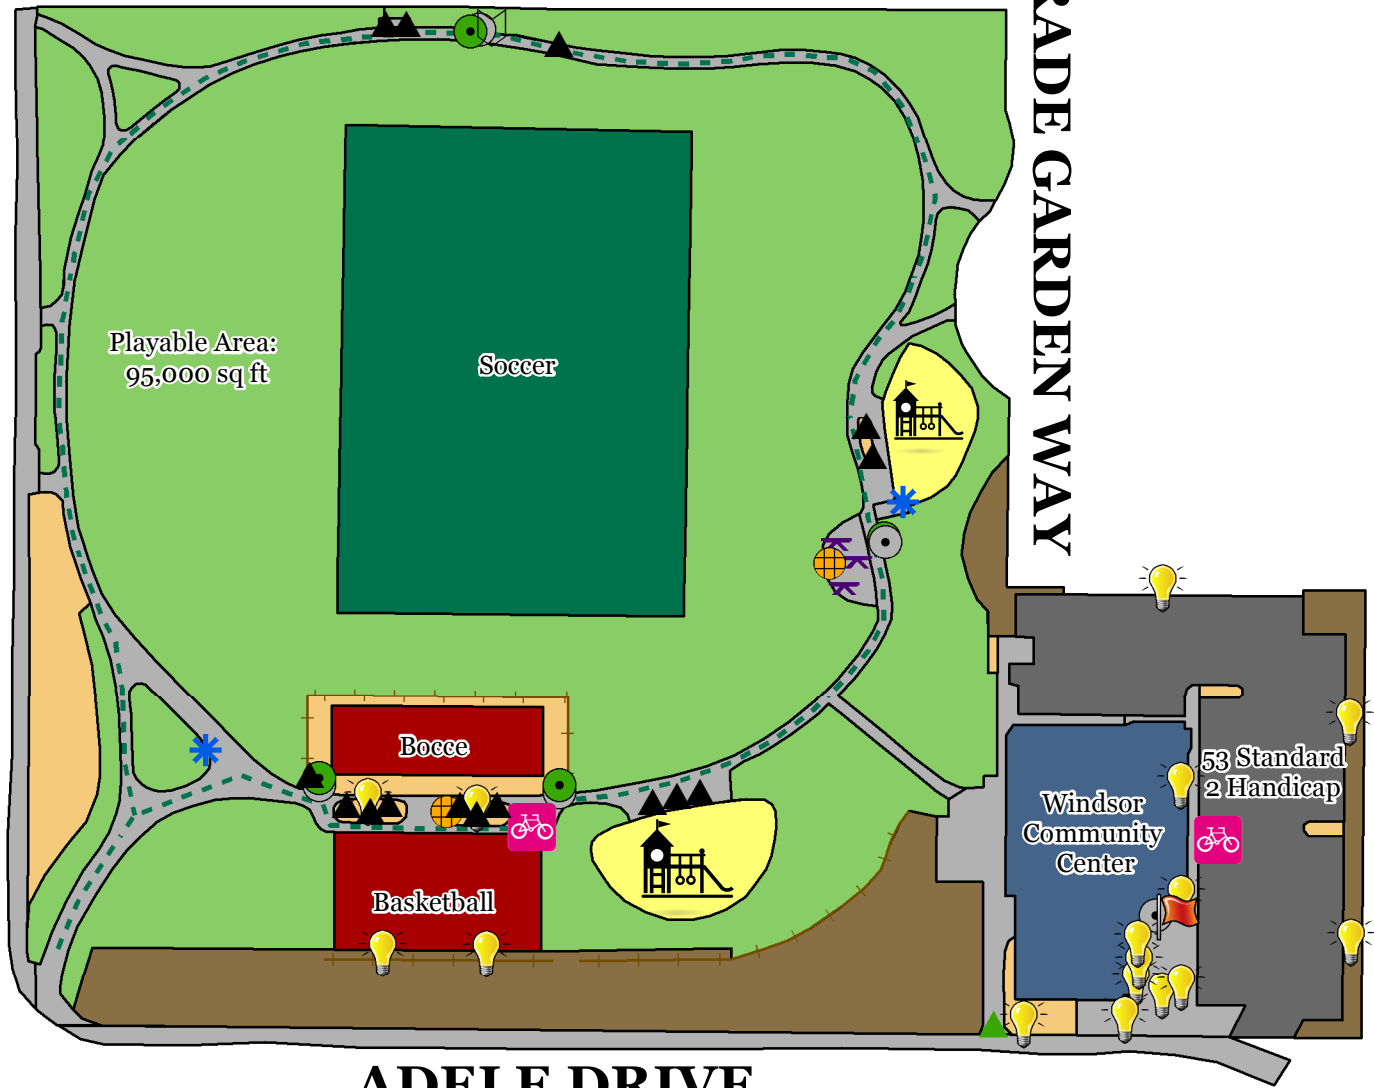

**BROOKS RDS**

**PARADE GARDEN WAY**

**ADELE DRIVE**

**Park Features**

- ▲ Benches (15)
- Recycle Containers (5)
- Open Space
- 🚲 Bicycle Racks (2)
- Waste Containers (5)
- Parking Lots (53/2)
- 🗑️ Dog Bag Dispensers (1)
- ⚙️ Water Fountains (2)
- Paths
- 🚩 Flagpoles
- ⚡ Walking Paths (.25 mi)
- Playground Areas (2)
- ▲ Gates
- ⚡ Fences
- Sports Courts (2)
- 🔥 Grills (2)
- Buildings
- Sports Fields (1)
- 💡 Lights
- Wooded
- Grass Area
- 🍷 Picnic Tables (3)

**Lakewood Meadows**

**9150 Brooks Road South**

Creation Date: July 11, 2018

Revision Date: August 23, 2018

Source: Esri, Town of Windsor, and Geographic Technologies Group

Coordinate System: NAD 1983 StatePlane California II FIPS 0402 Feet