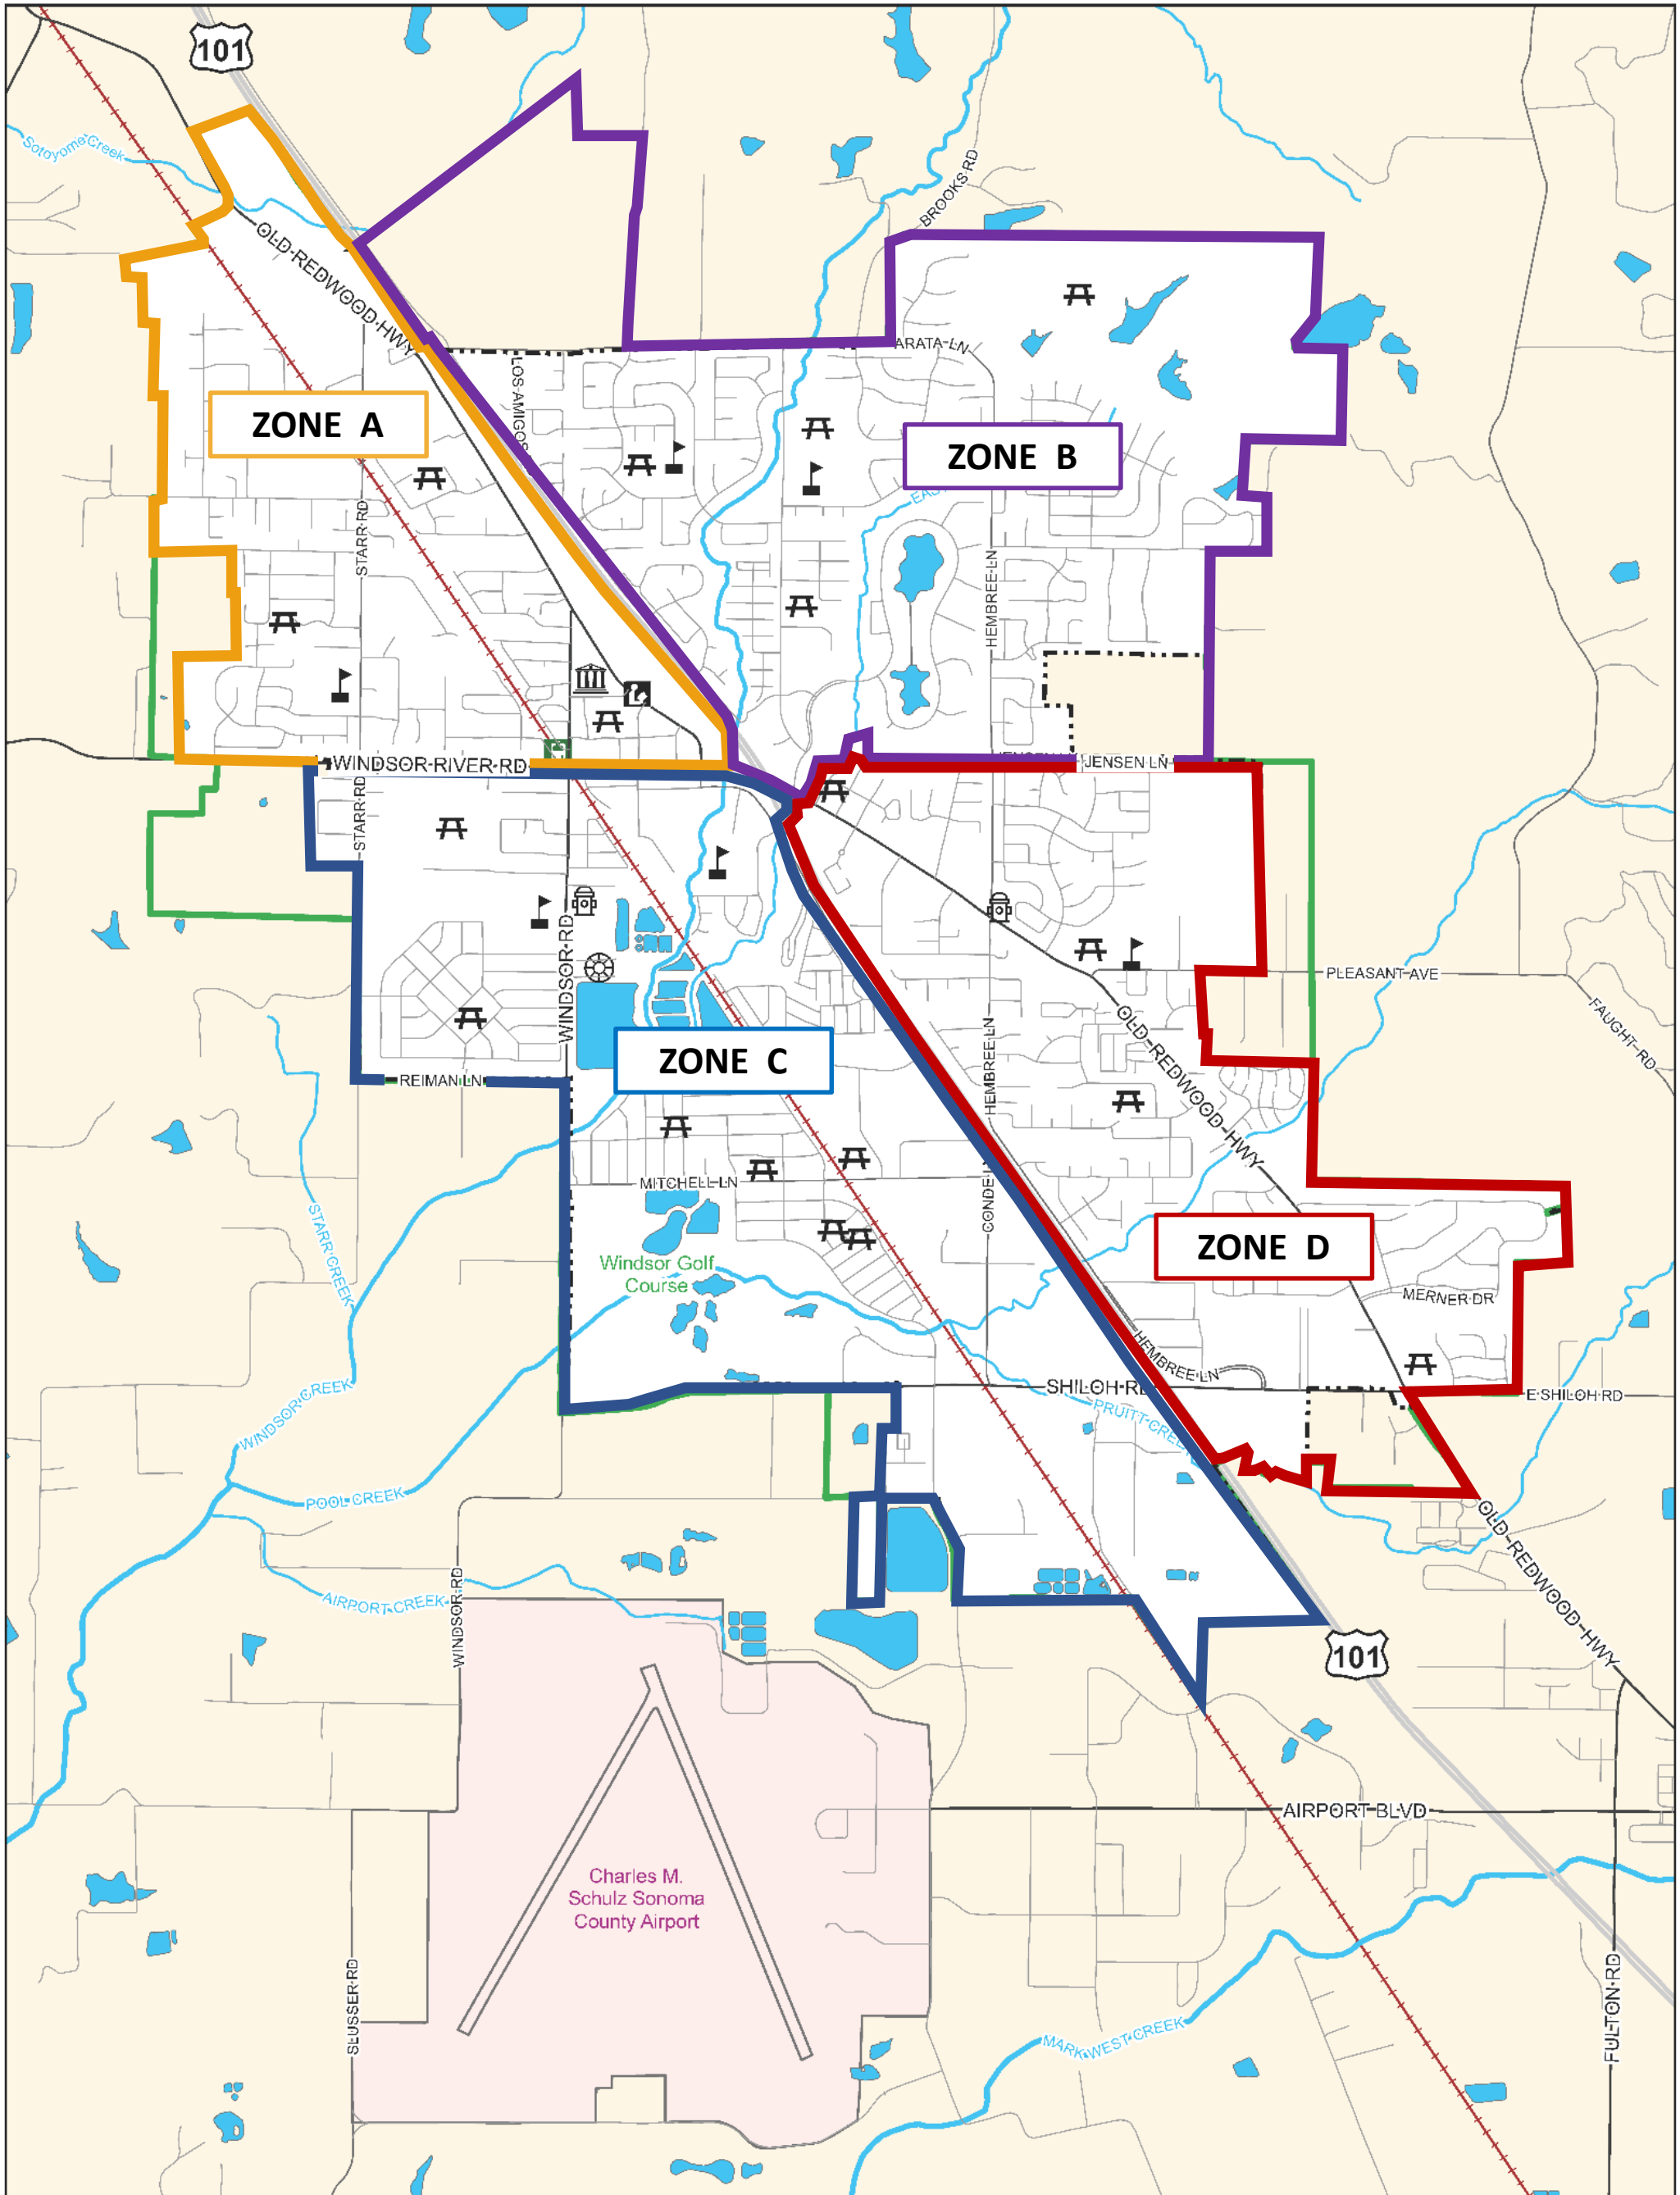

TOWN OF WINDSOR EVACUATION ZONE MAP

Legend

	Fire Station		Public Works		Transit Station		Town Limits
	Park		Town Hall		SMART Main Line		Urban Growth Boundary
	School		Library		Water Body		Sonoma County

TOWN OF WINDSOR

Data Source: Town of Windsor 2018
Date: 08-04-2018