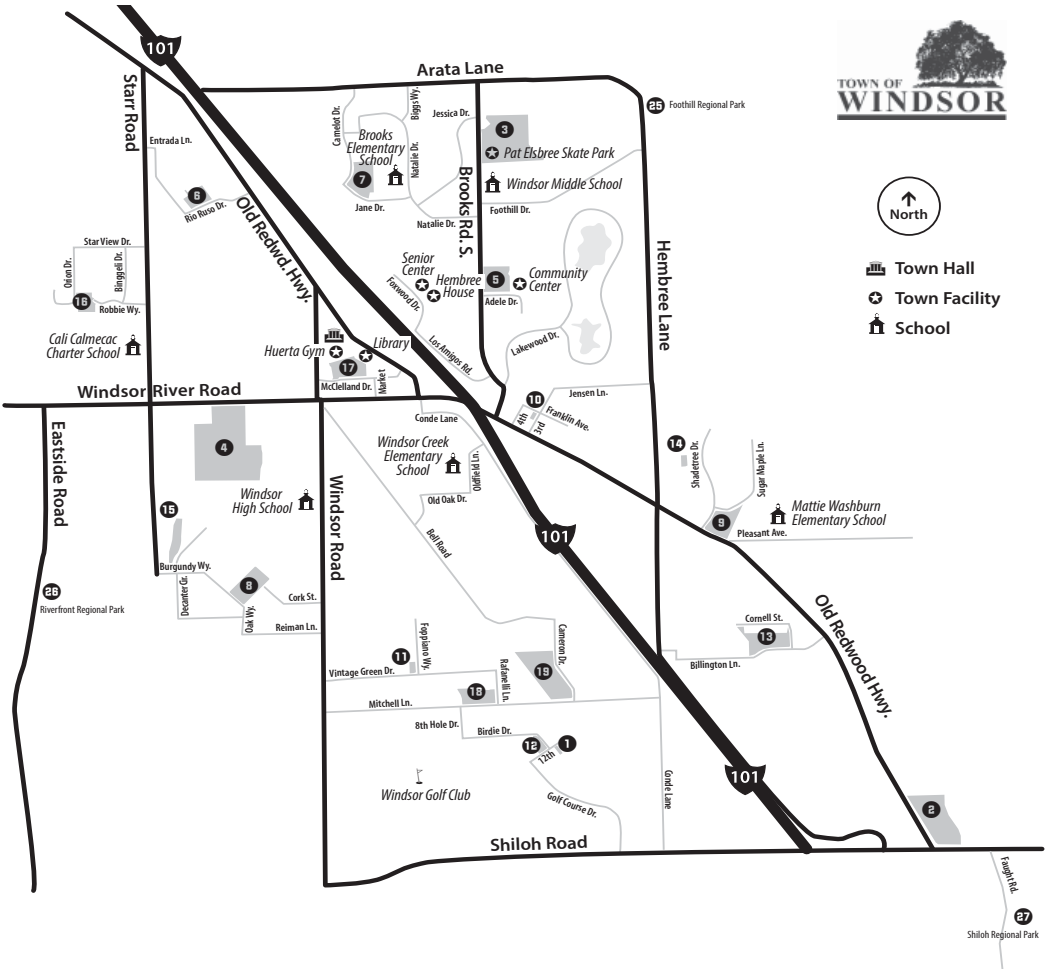

# Windsor Parks and Facilities Map

*A destination for health and wellness*

- Town Hall
- Town Facility
- School

## Windsor Parks

- ① **Acorn**, 7543 12th Hole Dr.
- ② **Esposti**, 6000 Old Redwd Hwy.
- ③ **Hiram Lewis**, 9680 Brooks Rd. S.
- ④ **Keiser**, 700 Windsor River Rd.
- ⑤ **Lakewood Meadows**, 9150 Brooks Rd. S.
- ⑥ **Los Robles**, 10860 Rio Ruso Dr.
- ⑦ **Michael A. Hall**, 431 Jane Dr.
- ⑧ **Old Vineyard**, 8452 Stomper Dr.
- ⑨ **Pleasant Oak**, 302 Sugar Maple Ln.
- ⑩ **Pueblo Viejo**, 45 Third St.
- ⑪ **Quail Run**, 7765 Foppiano Wy.
- ⑫ **R.T. Mitchell**, 7501 12th Hole Dr.
- ⑬ **Robbins**, 100 Billington Ln.
- ⑭ **Shadetree**, 8457 Shadetree Dr.
- ⑮ **Starr Creek**, 481 Decanter Circle
- ⑯ **Sutton**, 1030 Robbie Wy.
- ⑰ **Town Green**, 701 McClelland Dr.
- ⑱ **Vintage Oaks**, 1201 Mitchell Ln.
- ⑲ **Wilson Ranch Soccer**, 7955 Cameron Dr.

## ★ Town Facilities

- Community Center**, 901 Adele Dr.
- Hembree House Museum**, 9225 Foxwood Dr.
- Huerta Gym**, 9291 Old Redwood Hwy
- Senior Center**, 9231 Foxwood Dr.

### Windsor Community Center

- 901 Adele Drive
- Commercial kitchen
  - Stage
  - Patio area adjacent to park
  - Seating capacity 180